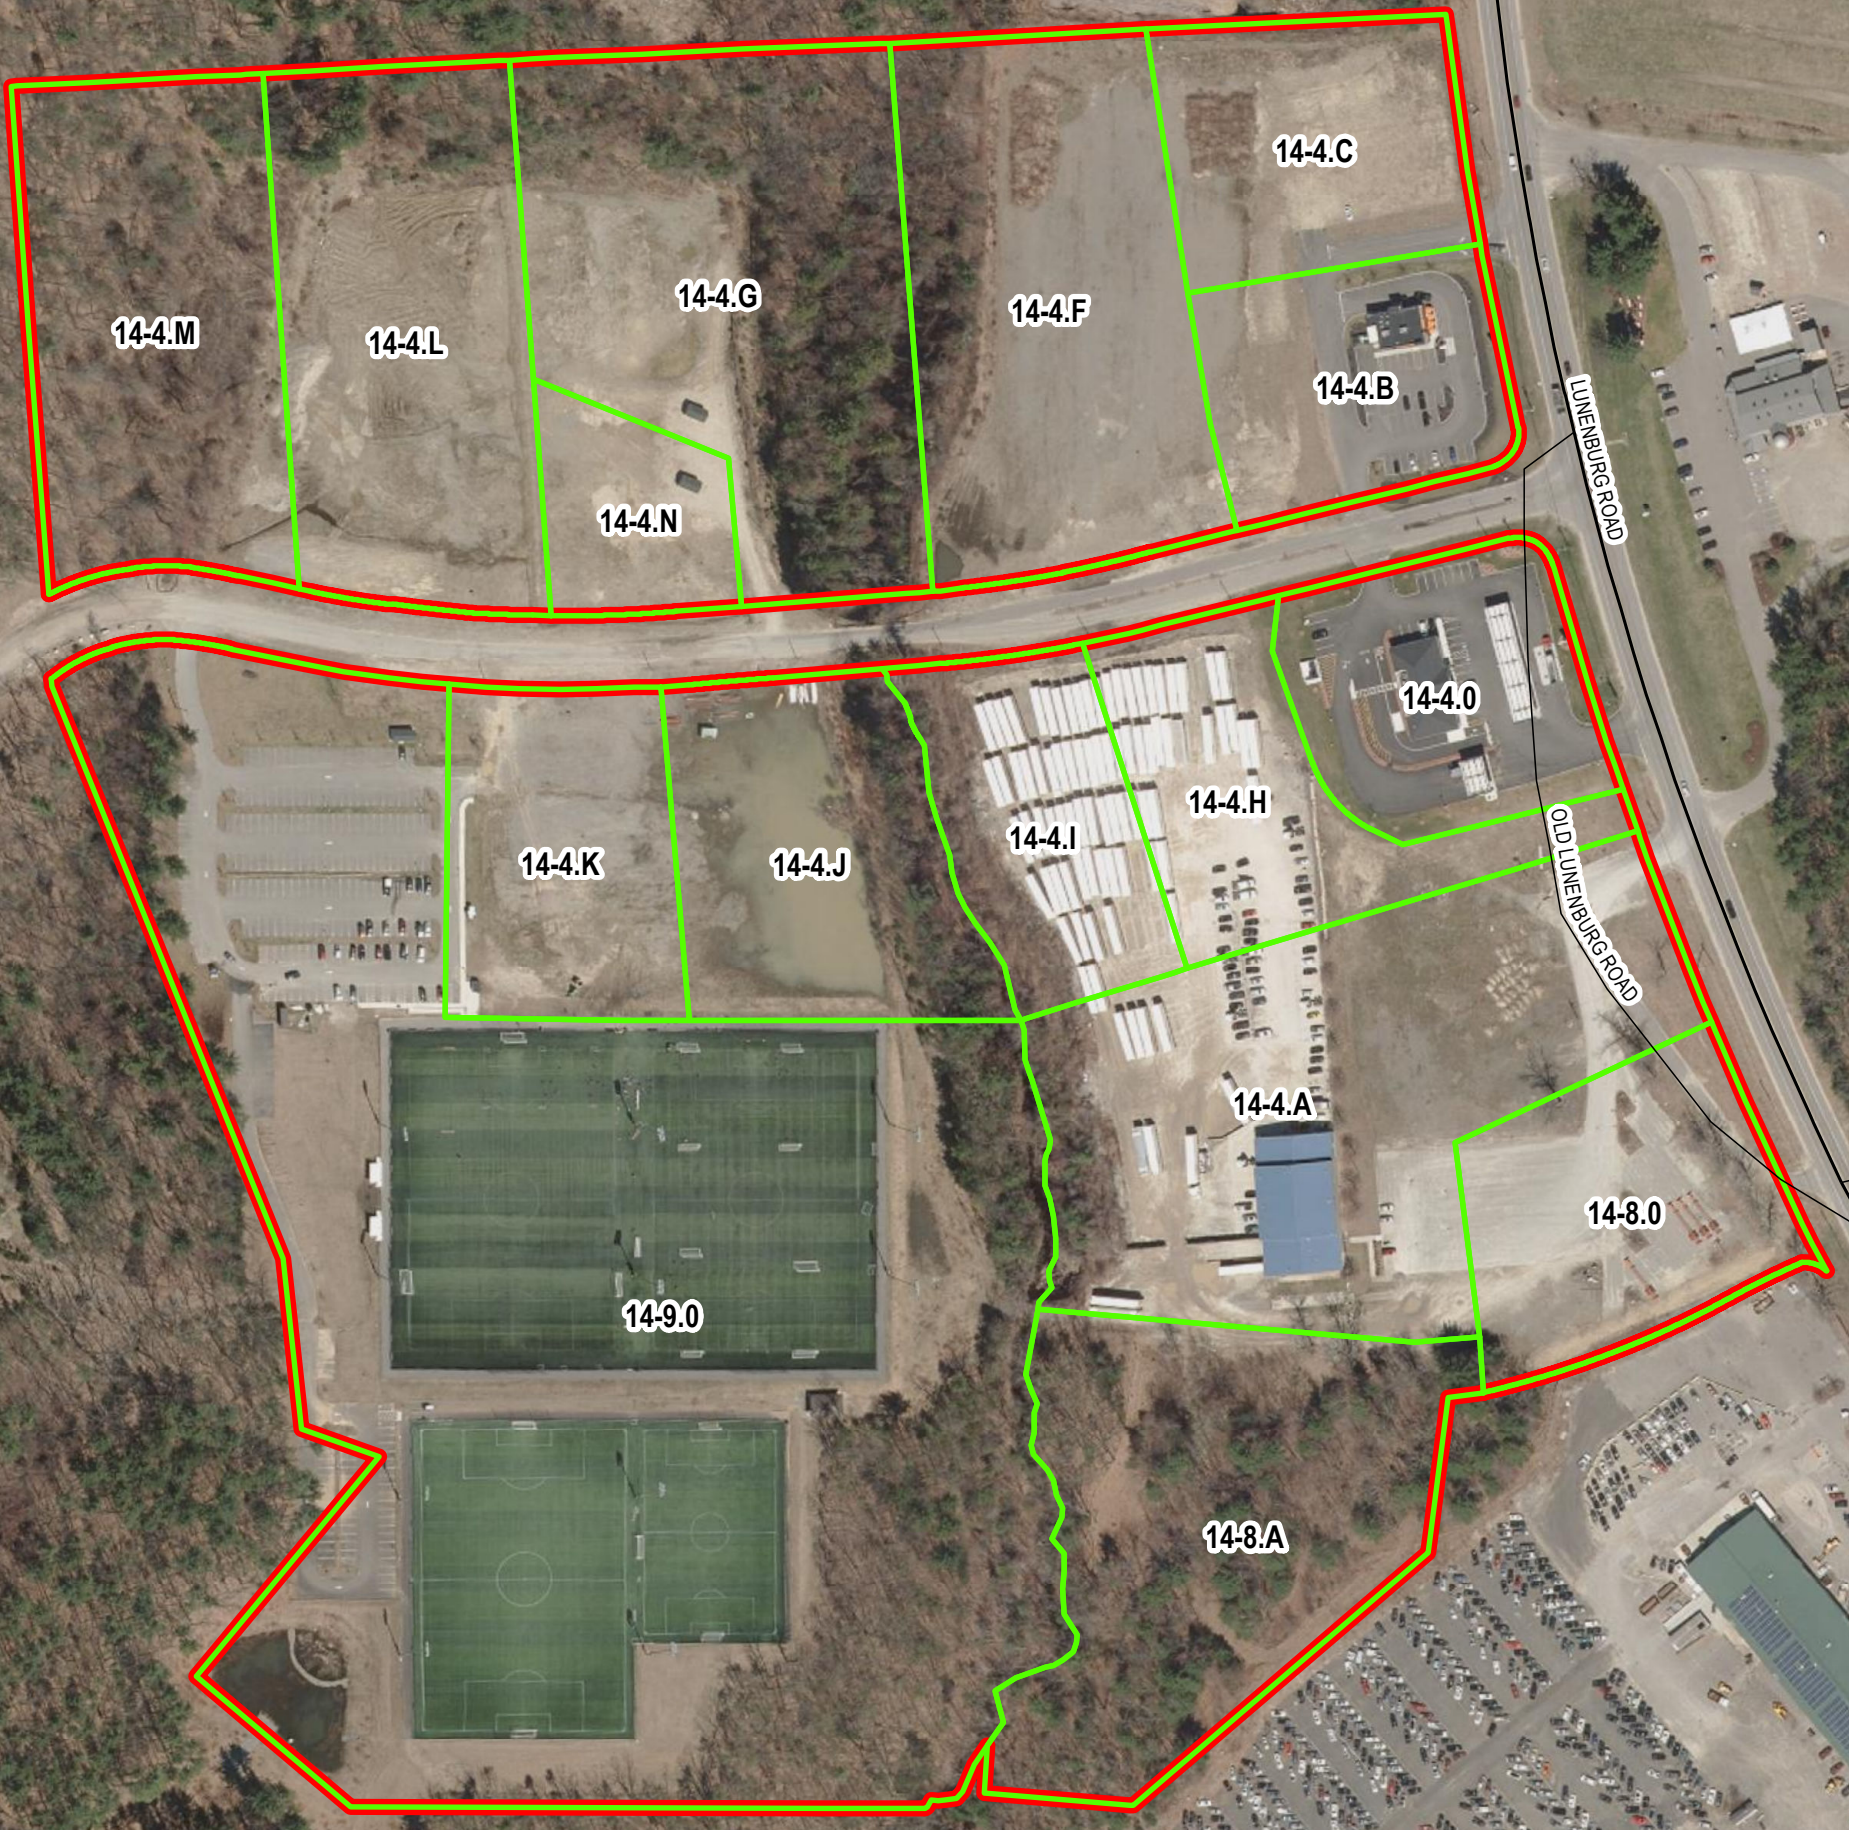

Attachment 4-2: Smart Growth Zoning Overlay District

Legend

- ▭ Proposed Smart Growth District Parcels
- ▭ Proposed Smart Growth Overlay District
- Roadways (MassDOT)**
- US & State Routes
- Other Roads

DATA SOURCES: MassGIS, MassDOT, the Town of Lancaster and the MRPC.

DISCLAIMER: The information depicted on this map is for planning purposes only. All data are representational and are not adequate for boundary definition, regulatory interpretation, or parcel-based analysis.