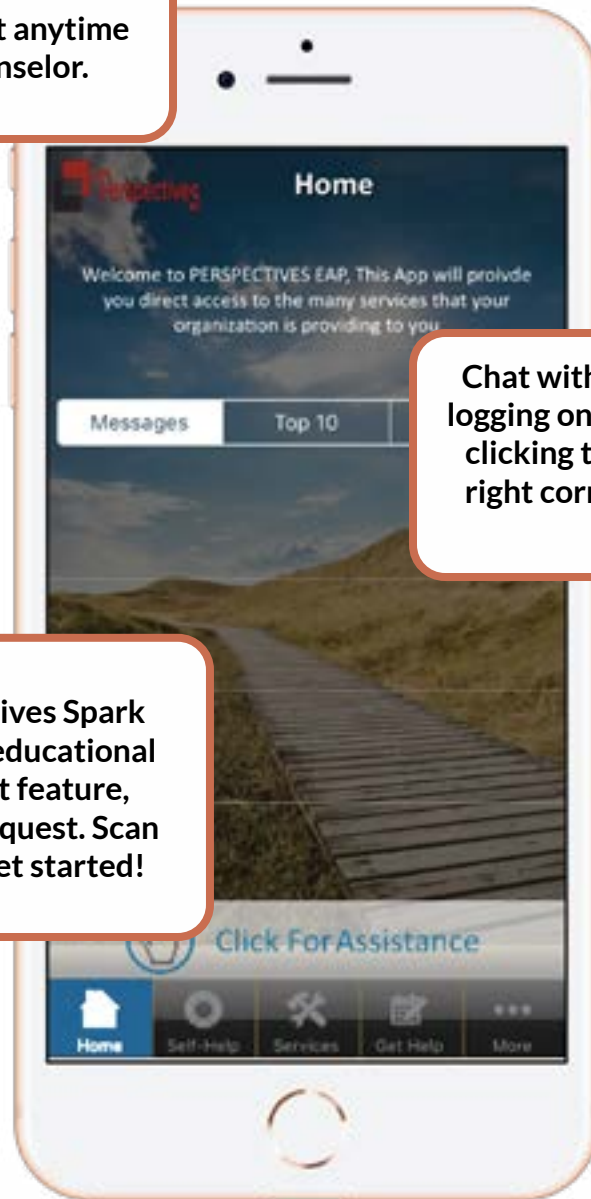

Chat with a counselor at anytime by logging on to Perspectivesltd.com and clicking the Live Chat in the bottom right corner of the browser or using our app.

Download the Perspectives Spark App for quick access to educational resources, our live chat feature, or to submit a contact request. Scan the QR code below to get started!